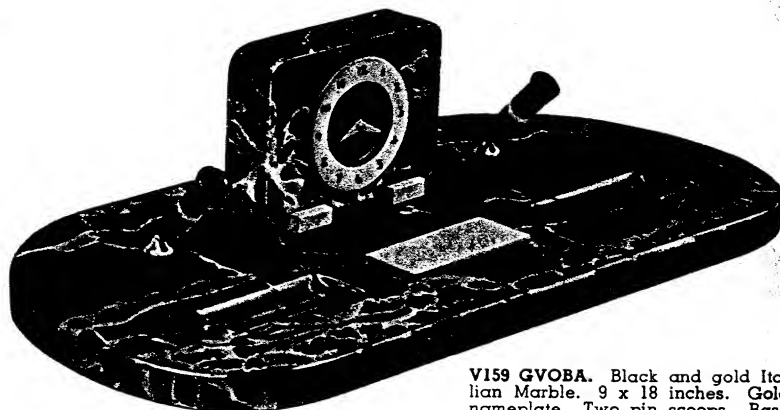

V159 GVOBA. Black and gold Italian Marble. 9 x 18 inches. Gold nameplate. Two pin scoops. Base only with two LIFETIME Pens $50.00.

V159-559 GOLAZ. Base and clock combination with Seth Thomas 8-day movement as illustrated with two LIFETIME Pens $67.50.